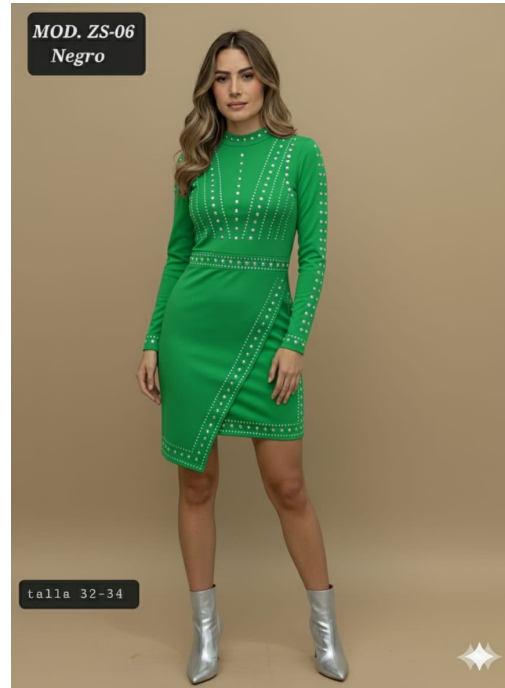

VESTIDO ZS-06 VERDE.

TALLA
EXTRA
UNITALLA