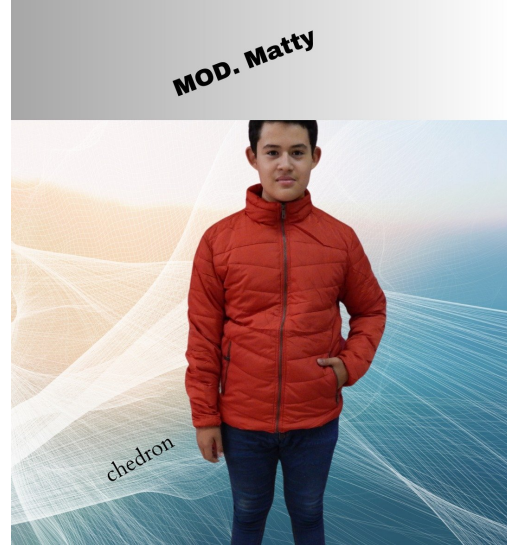

A man and a woman are modeling jeans. The man is on the left, wearing a white t-shirt and dark blue jeans, with his hand in his pocket. The woman is on the right, wearing a white crop top and light blue jeans, with her hand in her pocket. They are standing against a plain grey background. A semi-transparent white box is overlaid on the image, containing the text.

Itzi Jean's

CATÁLOGO 2026

TABLA DE CONTENIDO

ROPA	2
-------------------	----------

ROPA

CHAMARRA MATY MOSTAZA REBAJADO

talla

CH