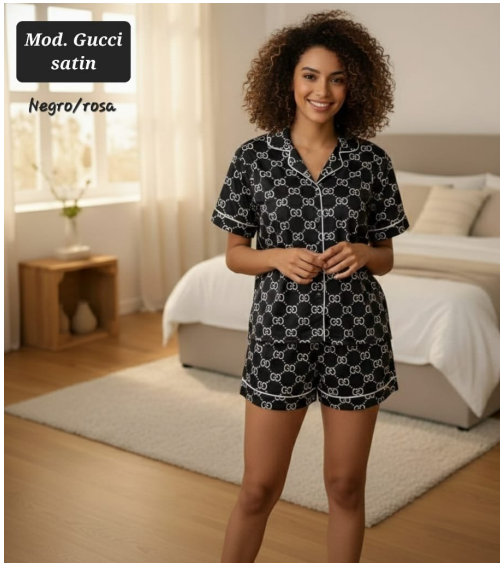

A man and a woman are modeling jeans. The man is on the left, wearing a white t-shirt and dark blue jeans, with his hand in his pocket. The woman is on the right, wearing a white crop top and light blue jeans, with her hand in her pocket. They are standing against a plain grey background. A semi-transparent white rectangle is overlaid on the image, containing the text.

MAMELUCO DE ADULTO COCODRILO

Talla
M
G
XL

Mod. PJ-229

**PIJAMA 229 UNITALLA
(30-34)**

Mod. PJ-235

**PIJAMA 235 UNITALLA
(30-34)**

**PIJAMA MOD. SATIN GUCCI
NEGRO/ROSA UNITALLA**

**PIJAMA AFELPADA DE
DAMA NEGRO UNITALLA
(30 A 34).**

PIJAMA AFELPADA DE CABALLERO NEGRO.

TALLA
XL

PIJAMA AFELPADA DE CABALLERO OXFORD.

TALLA
XL
UNITALLA

XL

MOD. COCO ADULTO
Pijama unisex

MAMELUCO DE ADULTO COCODRILO

Talla
M
G
XL