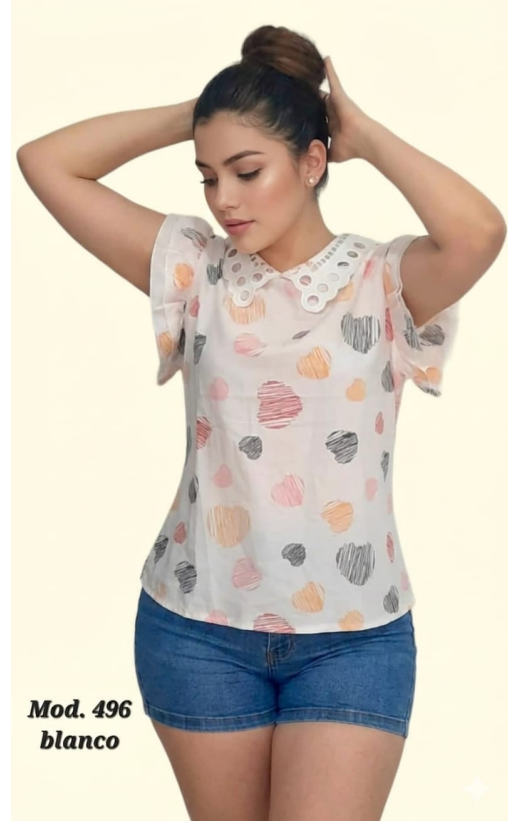

A man and a woman are modeling jeans. The man is wearing a white t-shirt and dark blue jeans, standing with his left hand in his pocket and his right arm around the woman's shoulder. The woman is wearing a white crop top and light blue jeans, standing with her right hand in her pocket. The background is a plain, light-colored wall.

Itzi Jean's

CATÁLOGO 2026

TABLA DE CONTENIDO

Importación	2
--------------------------	---

IMPORTACIÓN

**BLUSA LLUVIA NEGRO
UNITALLA (30-34).**

*Mod. 496
blanco*

**BLUSA 496 BLANCA
UNITALLA (30 A 36) .**

*Mod. 496
Marino*

**BLUSA 496 MARINO
UNITALLA (30 A 36) .**

*Mod. 496
Rojo*

**BLUSA 496 ROJO
UNITALLA (30 A 36) .**

**BLUSA G-14 ROSA DE
TEJIDO (30 A 34).**

**BLUSA G-14
NEGRO/BLANCO DE TEJIDO
(30 A 34).**

**BLUSA G-14
BLANCO/NEGRO DE TEJIDO
(30 A 34).**

**BLUSA G-14 KAKI/NEGRO
DE TEJIDO (30 A 34).**

**BLUSA MARIE BLANCA
CON DESTELLOS.**

**BLUSA MARIE NEGRO CON
DESTELLOS.**

Mod. Marie

**BLUSA MARIE VERDE
MANZANA CON
DESTELLOS.**