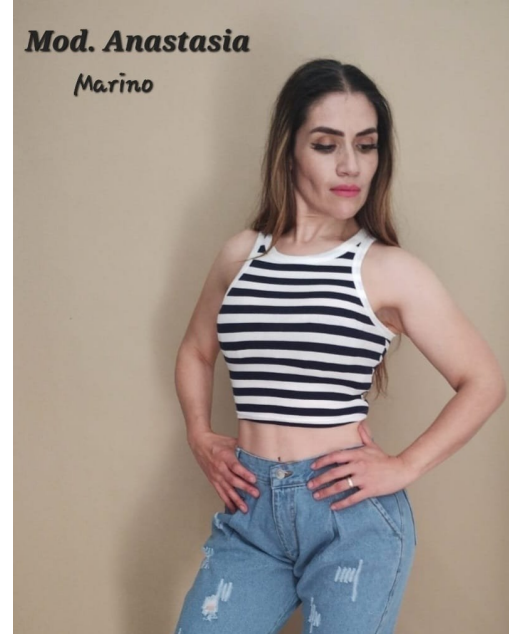

A man and a woman are modeling jeans. The man is on the left, wearing a white t-shirt and dark blue jeans, with his hand in his pocket. The woman is on the right, wearing a white crop top and light blue wide-leg jeans, with her hand in her pocket. They are standing against a plain grey background. A semi-transparent white box is overlaid on the image, containing the text.

TALLA
L/XL

mod. anastasia

**CROP TOP ANASTASIA
AZUL UNITALLA (30 A 34).**

**BLUSA 2028 OVERSIZE (32
A 38).**

COLORES

BLANCO

CAMEL

CAFE

**CROP TOP ANASTASIA
ROJO UNITALLA (30 A 34).**

**CROP TOP ANASTASIA
NEGRO UNITALLA (30 A
34).**

Mod. Anastasia
Gris

CROP TOP ANASTASIA
GRIS UNITALLA (30 A 34).

Mod. L-10

BLUSA L-10 NEGRA
UNITALLA (32 A 36)