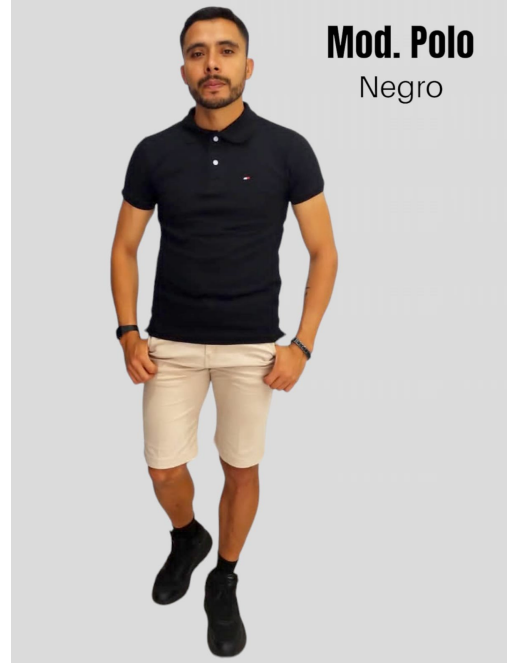

A man and a woman are modeling jeans. The man is on the left, wearing a white t-shirt and dark blue jeans, with his hand in his pocket. The woman is on the right, wearing a white crop top and light blue jeans, with her hand in her pocket. They are standing against a plain grey background. A semi-transparent white box is overlaid on the image, containing the text.

POLO CABALLERO BLANCO

TALLA
EXTRA
GRANDE
MEDIANA
CHICA

Mod. Polo
Rojo

Mod. Polo
vino

POLO CABALLERO VINO

POLO CABALLERO ROJO

TALLA
EXTRA
GRANDE
MEDIANA
CHICA

TALLA
EXTRA
GRANDE
MEDIANA
CHICA

POLO CABALLERO OXFORD

TALLA
EXTRA
MEDIANA
CHICA

POLO CABALLERO NEGRO

TALLA
EXTRA
GRANDE
MEDIANA
CHICA

Mod. Polo
Mostaza

Mod. Polo
Militar

POLO CABALLERO MOSTAZA

TALLA
MEDIANA
CHICA

POLO CABALLERO MILITAR

TALLA
EXTRA
GRANDE
MEDIANA
CHICA

POLO CABALLERO JADE

TALLA

CHICA

POLO CABALLERO GRIS

TALLA

EXTRA